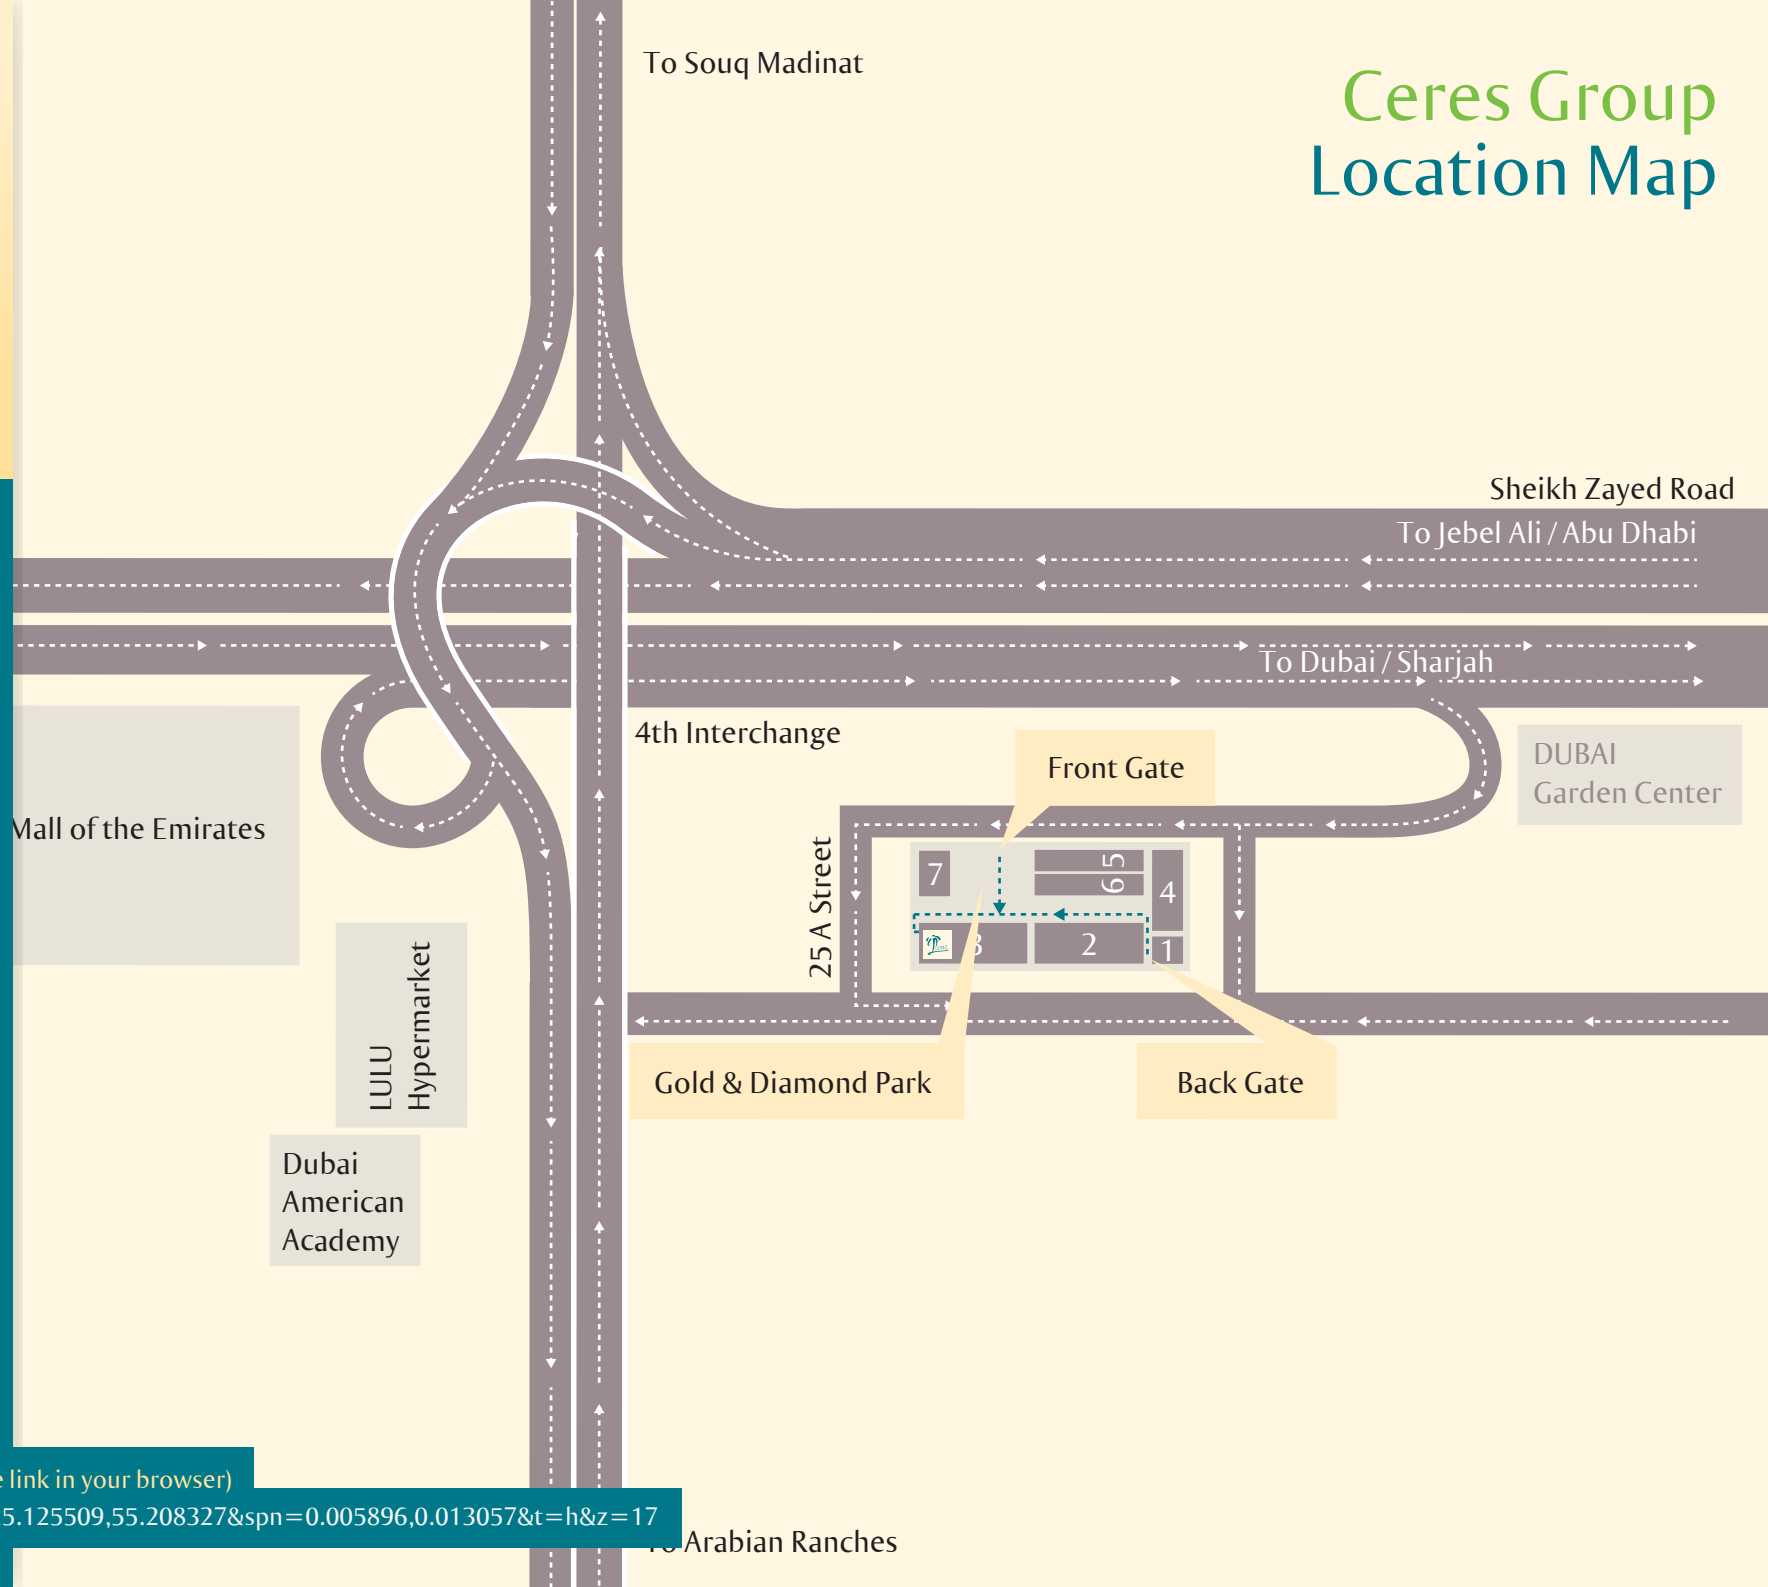

GROUP OF COMPANIES

Office 3009
Building 3
Gold & Diamond Park
P.O. Box 2576
Dubai, UAE

T: +971 4 325 6220
F: +971 4 325 6227
E: info@ceresgroup.ae
W: www.ceresgroup.ae

Ceres Group Location Map

Google maps (Click or copy and paste the link in your browser)

<http://maps.google.com/?ie=UTF8&ll=25.125509,55.208327&spn=0.005896,0.013057&t=h&z=17>